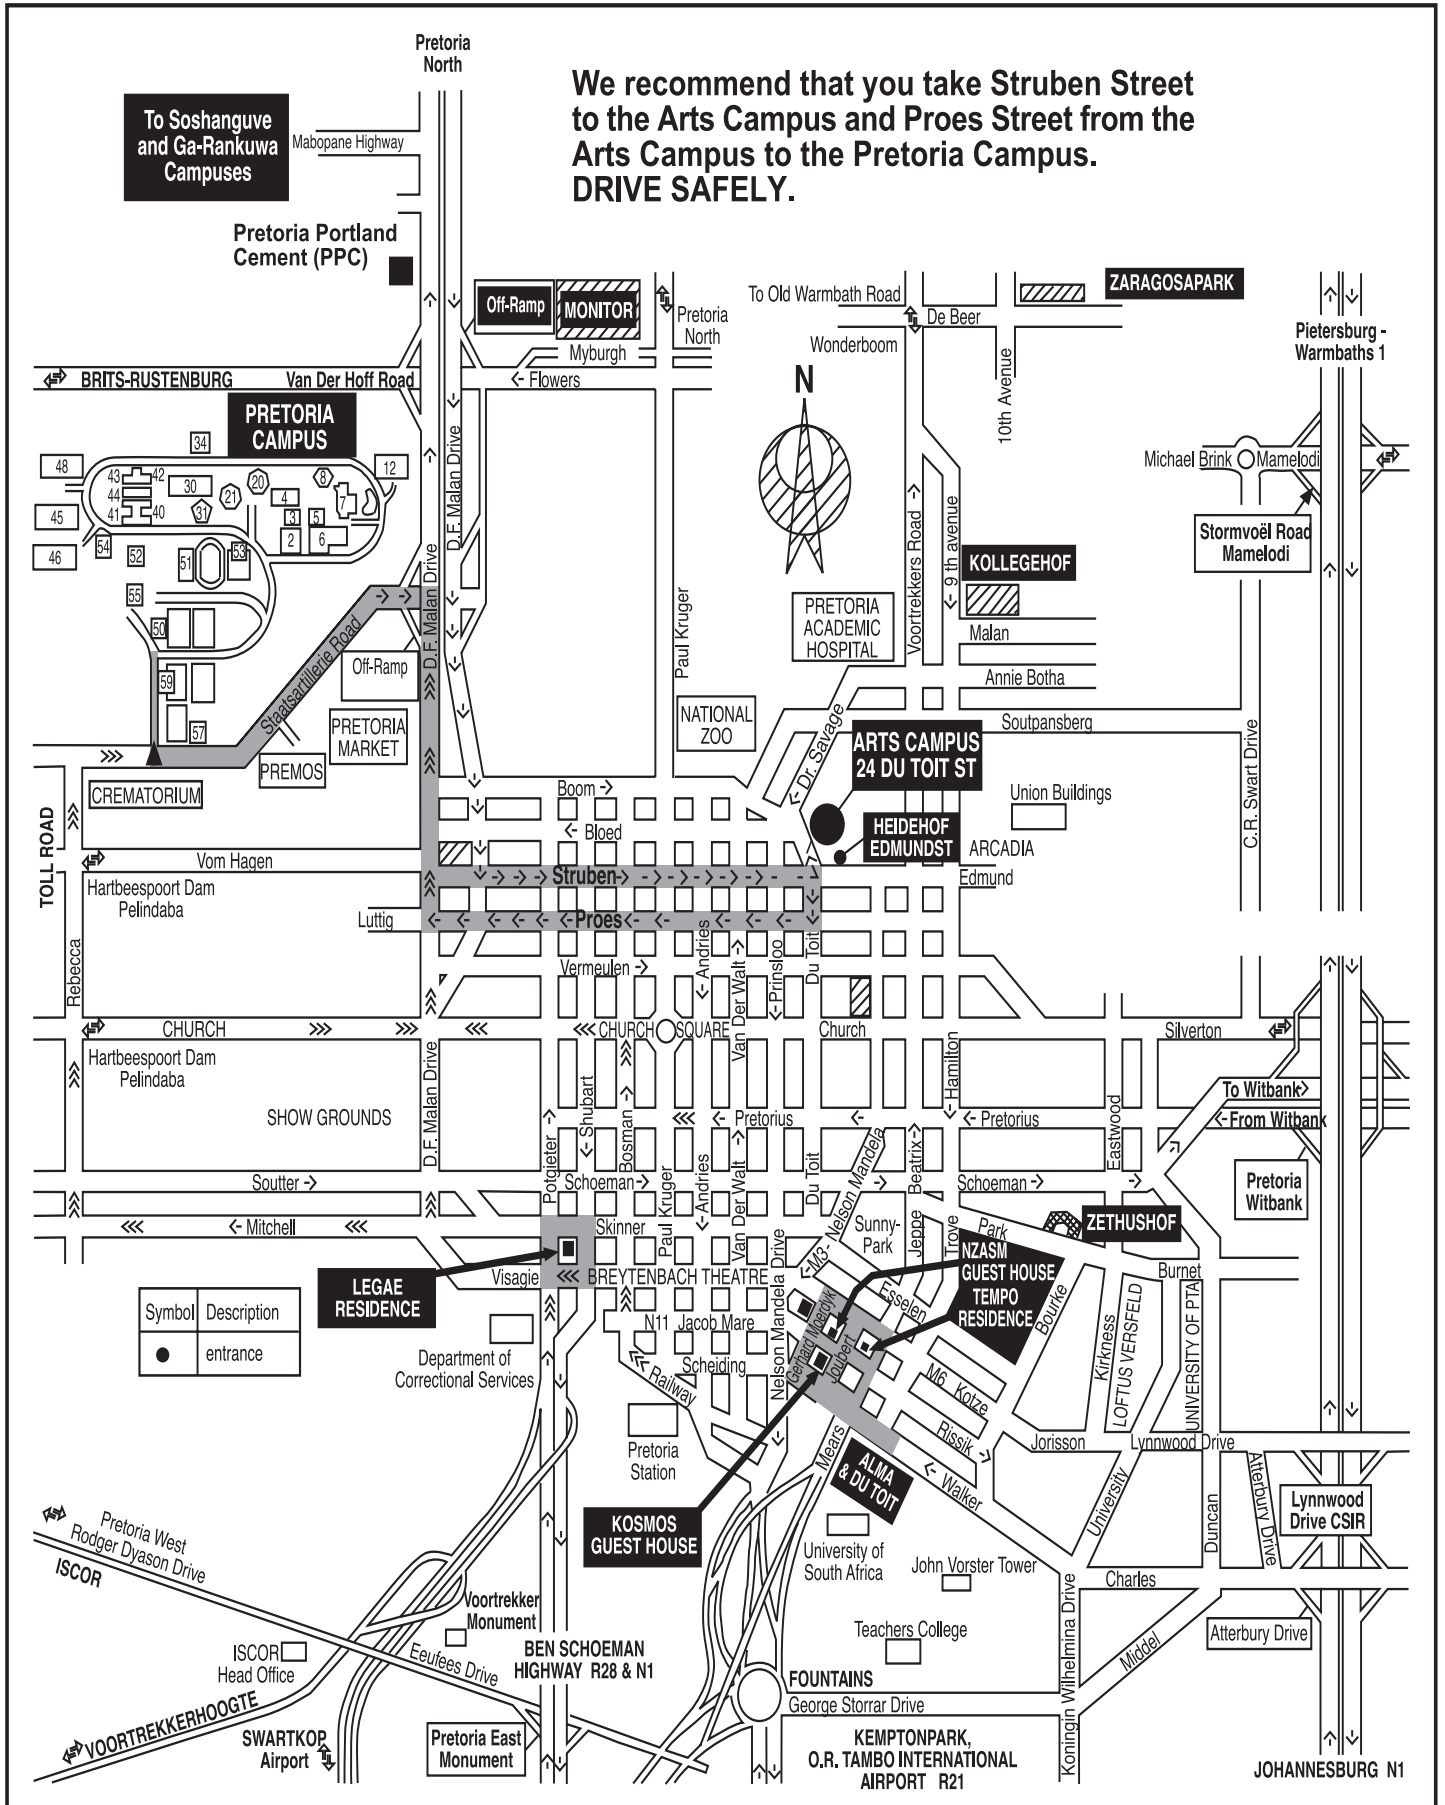

Tshwane University of Technology - ROUTE MAP

General information: 086 110 2421

www.tut.ac.za

We recommend that you take Struben Street to the Arts Campus and Proes Street from the Arts Campus to the Pretoria Campus.
DRIVE SAFELY.

MAP NOT TO SCALE