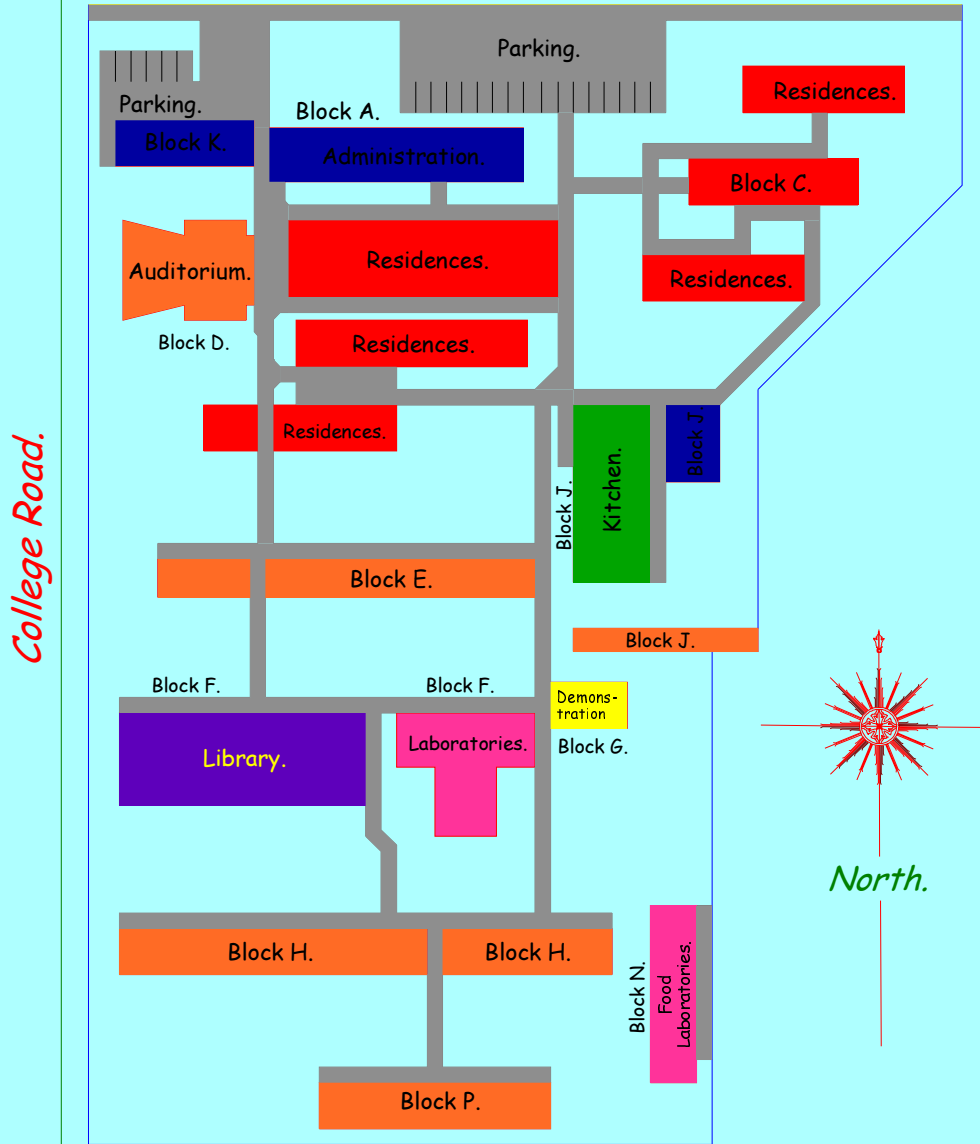

Locality Key Plan
Tshwane University of Technology
Soshanguve Campus.

Soshanguve North Campus.

TSHWANE UNIVERSITY OF TECHNOLOGY.

www.tut.ac.za

Tel (012) 799 9000

Tel (012) 799 9195

Fax (012) 793 9035